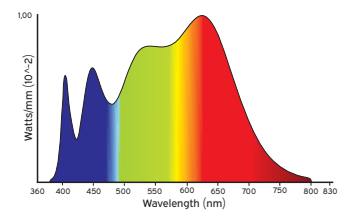

AGRO LED home

AGRO LED PROFI is suitable for growing plants in large areas such as basements, home garden greenhouses. It is suitable for all kinds of vegetables, micro vegetables, herbs and flowers.
AGRO LED BLOOM (flowering version) is suitable for growing plants in the flowering phase in large areas such as basements and garden greenhouses. It is suitable for all kinds of vegetables, herbs and flowers that produce blossoms and consequently fruits.
AGRO LED HOME is suitable for growing vegetables and herbs in apartments and houses because it takes up little space. Power and color of light are not disruptive to human beings. It is suitable for growing various types of salads and spices.