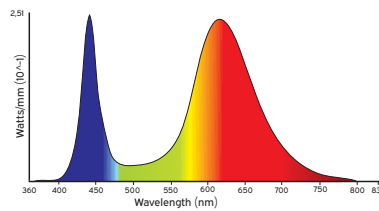

AGRO LED bloom