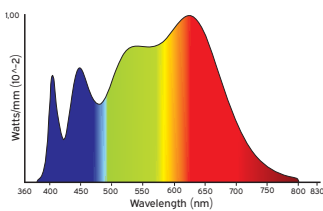

The spectrum

AGRO LED profi